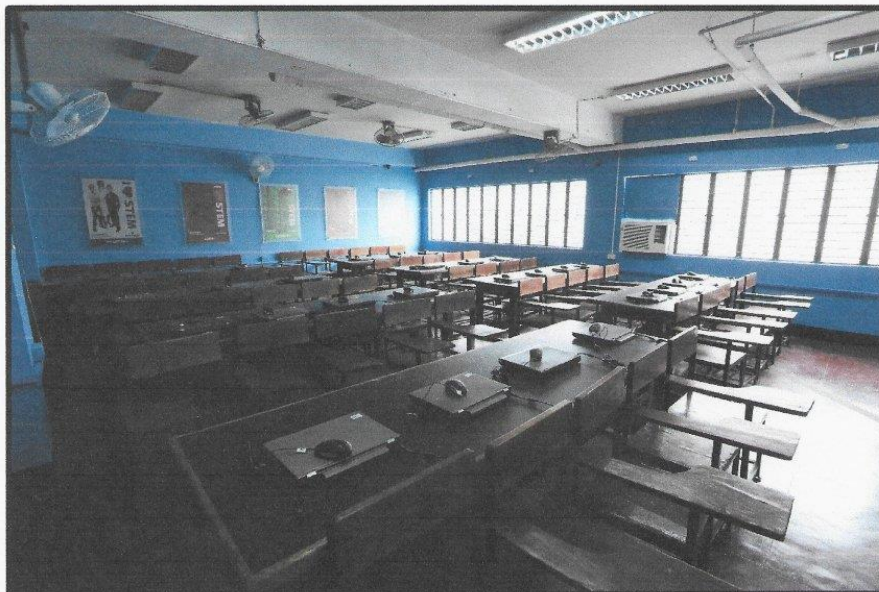

POLYTECHNIC UNIVERSITY OF THE PHILIPPINES
COLLEGE OF ENGINEERING
COMPUTER ENGINEERING DEPARTMENT

**PUP – CEA Gabriela Silang
Conference Room**

POLYTECHNIC UNIVERSITY OF THE PHILIPPINES
COLLEGE OF ENGINEERING
COMPUTER ENGINEERING DEPARTMENT